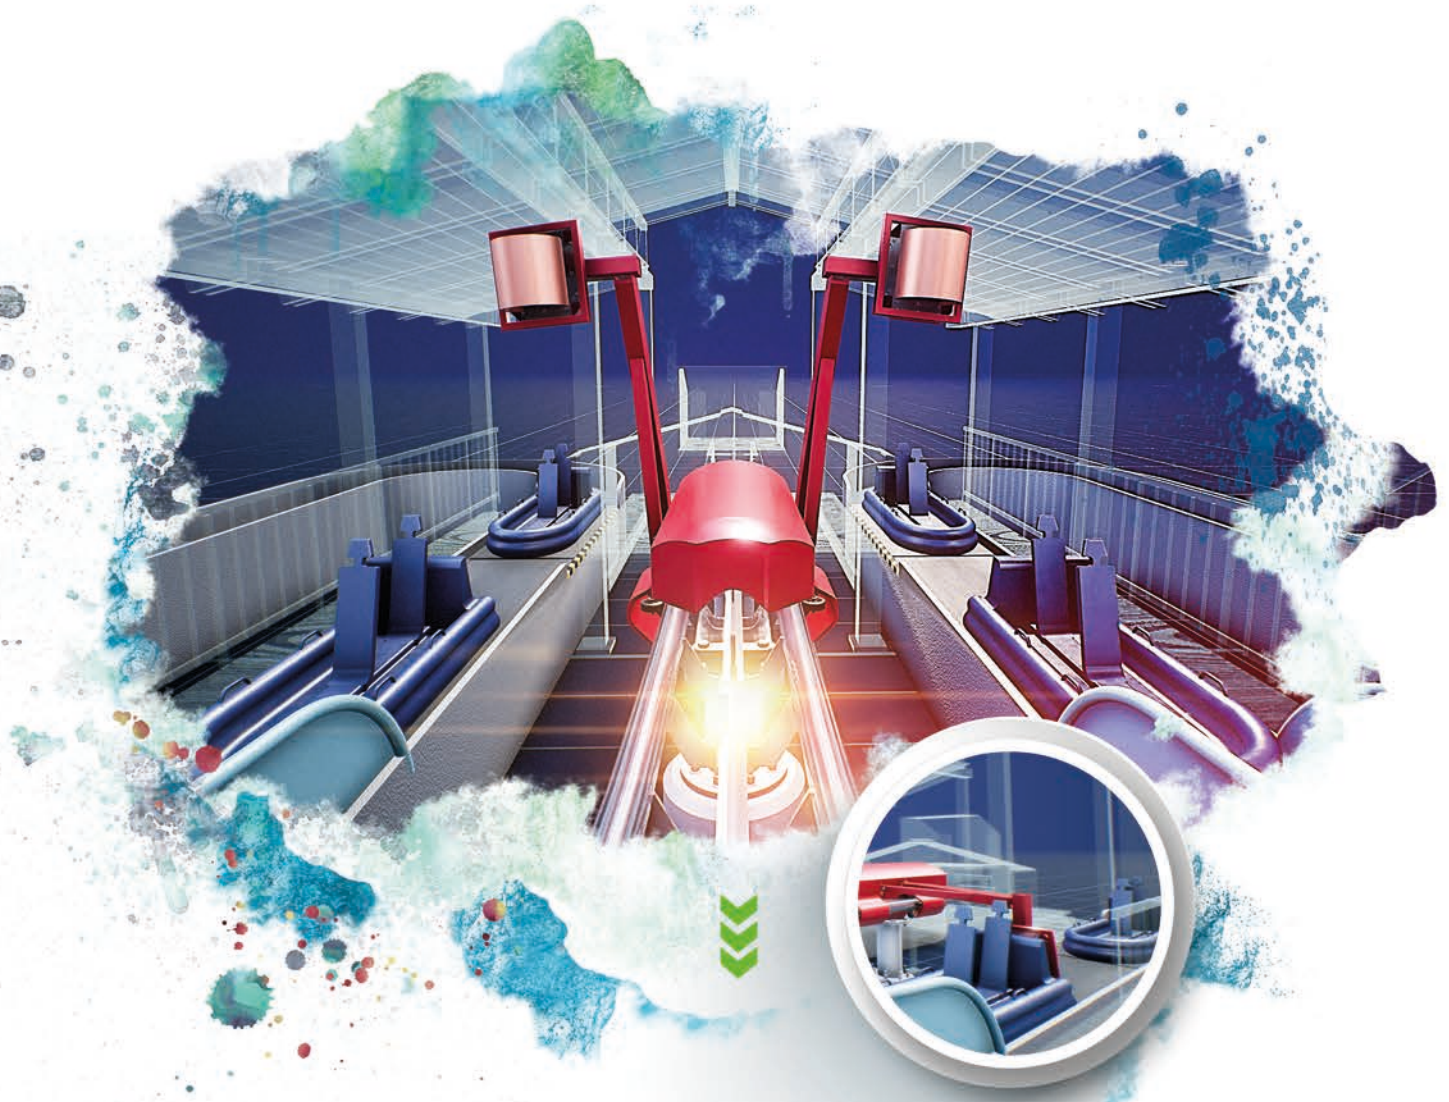

WE CREATE EMOTION

Slide Coaster

ROLLER COASTER & WATERSLIDE

BE THE FIRST TO ENJOY THE INCREDIBLE RIDE

How do you combine the most spectacular thrills of a roller coaster with the ultimate fun of a waterslide? We are very excited to present the SLIDE COASTER.

Imagine the moment when you are strapped into a roller coaster. The adrenaline rises and you begin to sweat. But don't panic! After you are launched from 0 to 50km/h (> 30 mph) in only a few seconds - with maximum acceleration

up to 0.8 g - the exhilaration continues in our high speed water slides. You don't have to climb stairs or carry a raft; just enter the closed course at ground level and be launched up to the highest point of your ride.