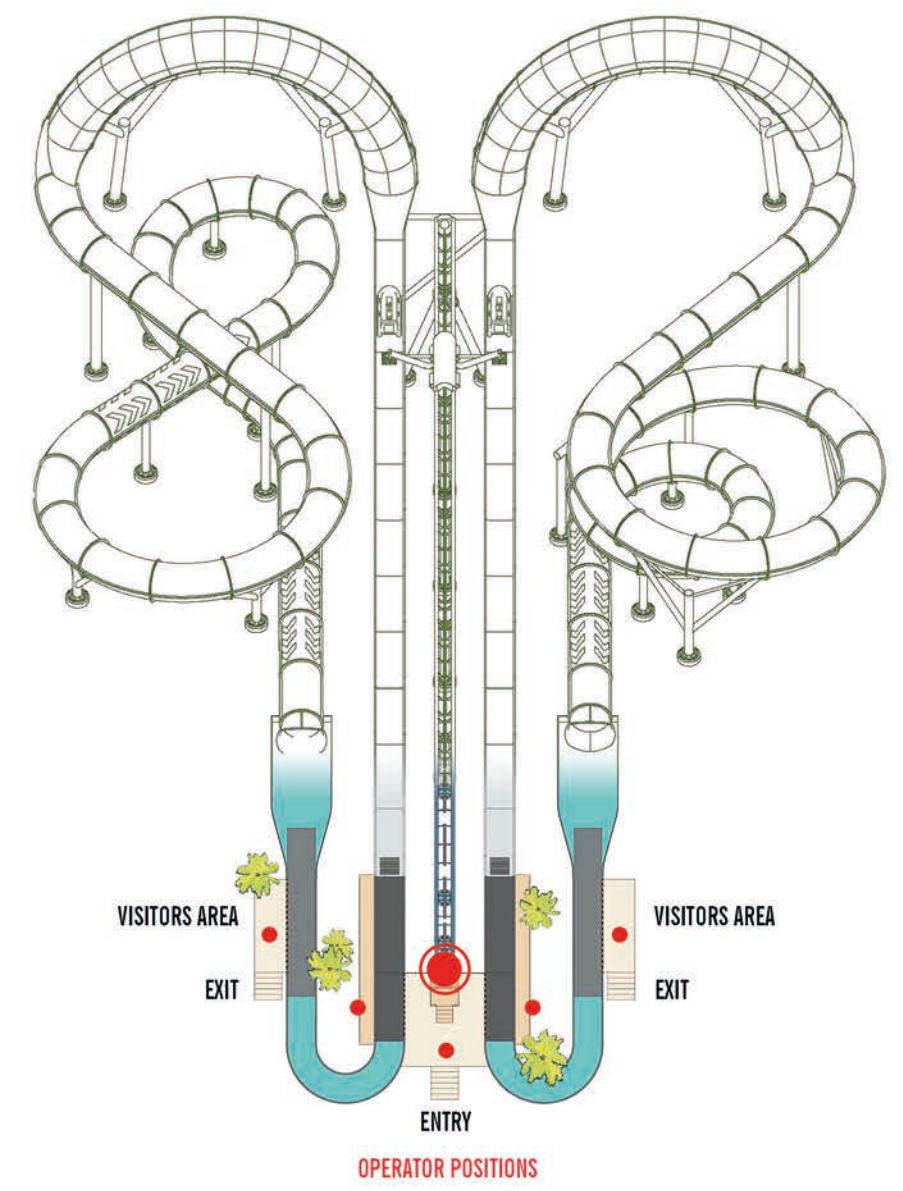

up to 0.8 g - the exhilaration continues in our high speed water slides. You don't have to climb stairs or carry a raft; just enter the closed course at ground level and be launched up to the highest point of your ride.

The actual length and inclination of the launch track can be customized to meet your needs.

WWW.SLIDECOASTER.COM

wiegand.waterrides GmbH

WWW.WIEGANDWATERRIDES.DE

WE CREATE EMOTION

Product concept invented by